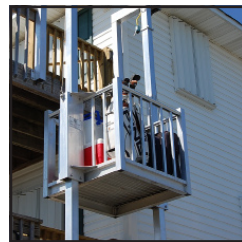

DL 1000 CARGO LIFT

BEACH BUTLER® CARGO LIFTS

1.866.610.5438 • BEACHBUTLERCARGOLIFTS.COM

BEACH BUTLER® CARGO LIFTS

1.866.610.5438 • BEACHBUTLERCARGOLIFTS.COM