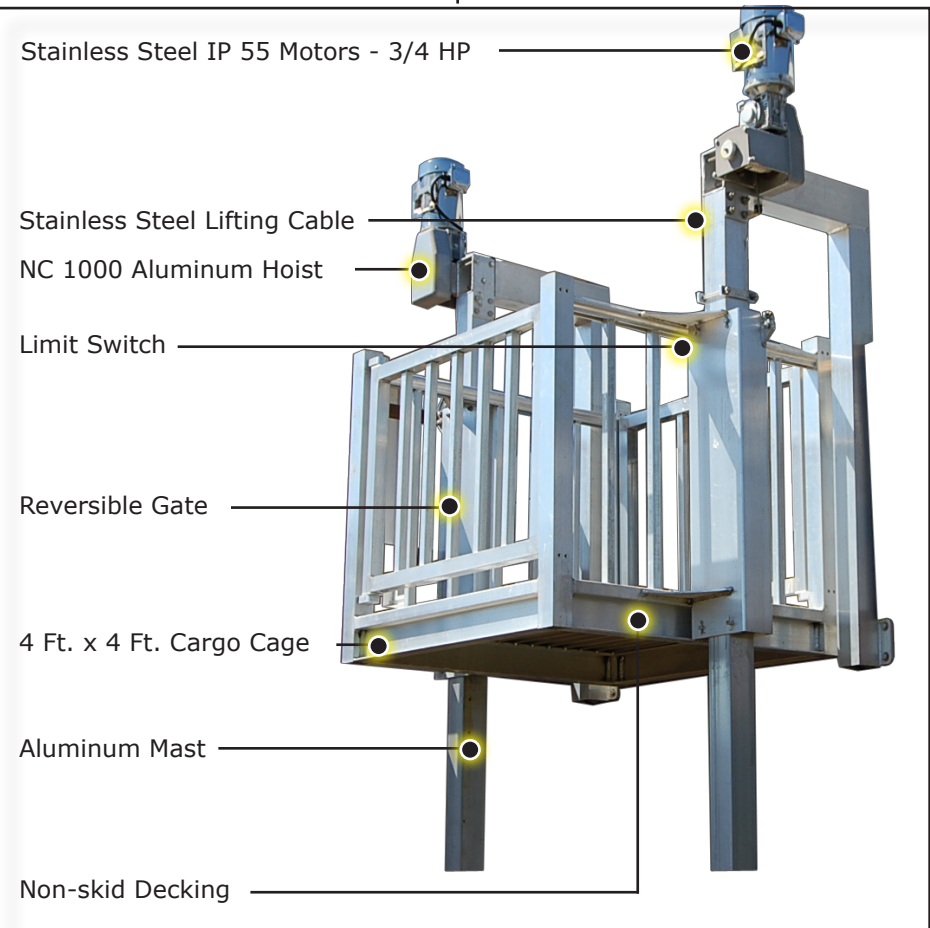

## DL 1000 CARGO LIFT

### This unique lift offers:

- Transports up to 1000 lbs.
- Double drive system ensures safe/reliable operation
- Lifts at a rate of 12 feet per minute
- Convenient remote control operation
- Lockout power switch prevents unauthorized usage
- All aluminum/stainless steel construction
- Designed/engineered to operate in the elements
- Mechanical/electrical components above flood level
- *Smart Stop™* Technology - Eliminates cable fowling
- 2 and 3 story models available
- No maintenance required
- Simple and easy to use
- Backed by the **Best Warranty** in the Industry