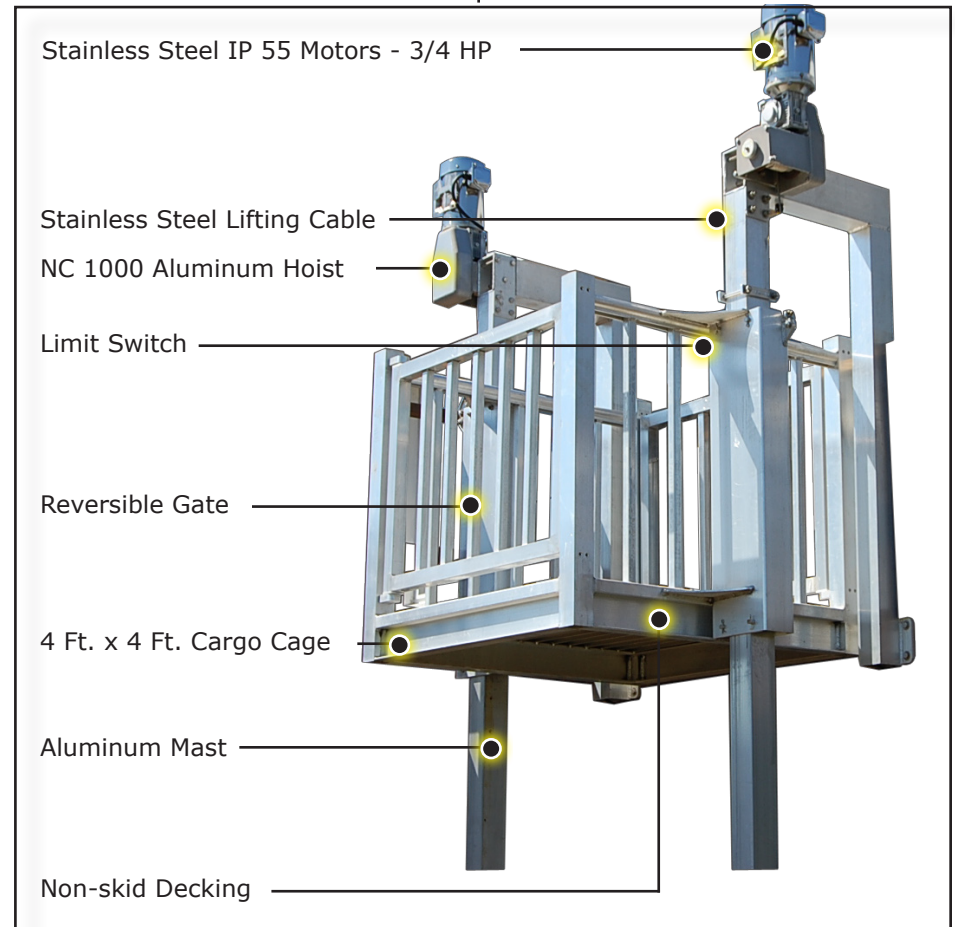

paul@picciolaconstruction.com

BEACH BUTLER® CARGO LIFTS

1.866.610.5438 • BEACHBUTLERCARGOLIFTS.COM

BEACH BUTLER PATENT PENDING®
CARGO LIFTS

DL 1000 CARGO LIFT

BEACH BUTLER® CARGO LIFTS

1.866.610.5438 • BEACHBUTLERCARGOLIFTS.COM

“SAVE YOUR BACK, GET A BEACH BUTLER!”™

DL 1000 CARGO LIFT

This unique lift offers:

- Transports up to 1000 lbs.
- Double drive system ensures safe/reliable operation
- Lifts at a rate of 12 feet per minute
- Convenient remote control operation
- Lockout power switch prevents unauthorized usage
- All aluminum/stainless steel construction
- Designed/engineered to operate in the elements
- Mechanical/electrical components above flood level
- *Smart Stop™* Technology - Eliminates cable fowling
- 2 and 3 story models available
- No maintenance required
- Simple and easy to use
- Backed by the **Best Warranty** in the Industry