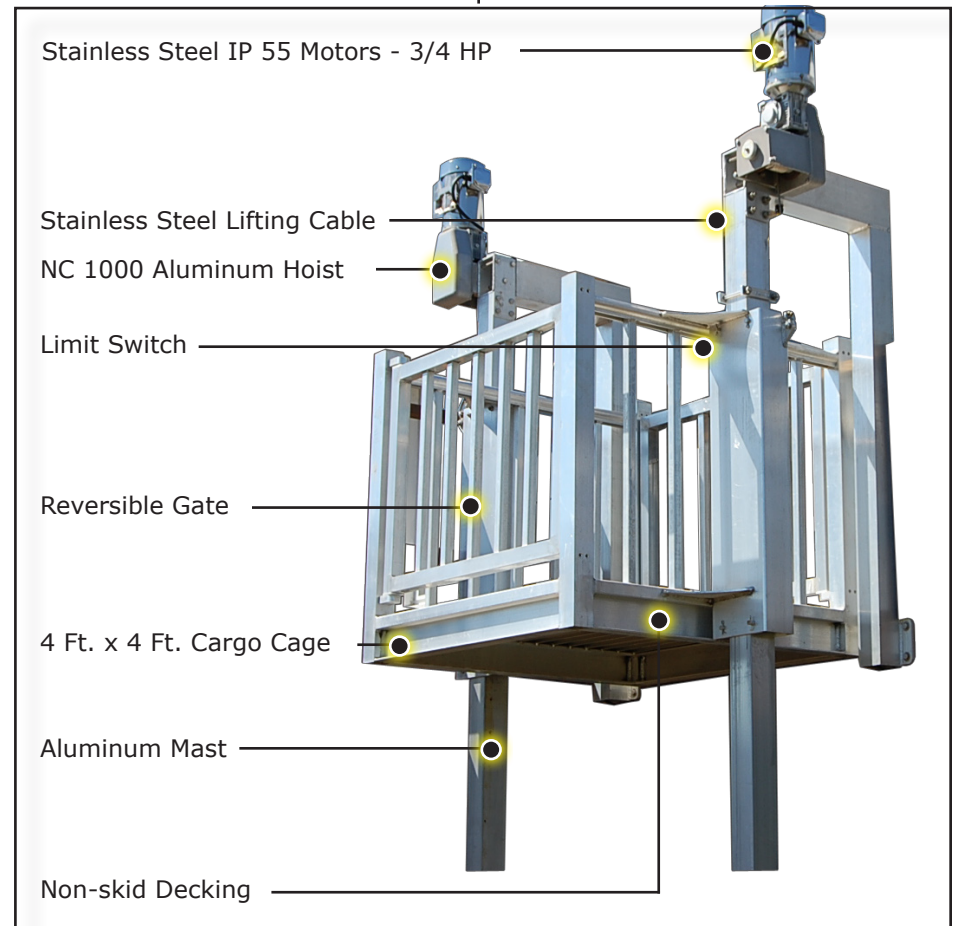

BEACH BUTLER® CARGO LIFTS

1.866.610.5438 • BEACHBUTLERCARGOLIFTS.COM

“SAVE YOUR BACK, GET A BEACH BUTLER!”™

DL 1000 CARGO LIFT

This unique lift offers:

- Transports up to 1000 lbs.
- Double drive system ensures safe/reliable operation
- Lifts at a rate of 12 feet per minute
- Convenient remote control operation
- Lockout power switch prevents unauthorized usage
- All aluminum/stainless steel construction
- Designed/engineered to operate in the elements
- Mechanical/electrical components above flood level
- *Smart Stop™* Technology - Eliminates cable fowling
- 2 and 3 story models available
- No maintenance required
- Simple and easy to use
- Backed by the **Best Warranty** in the Industry