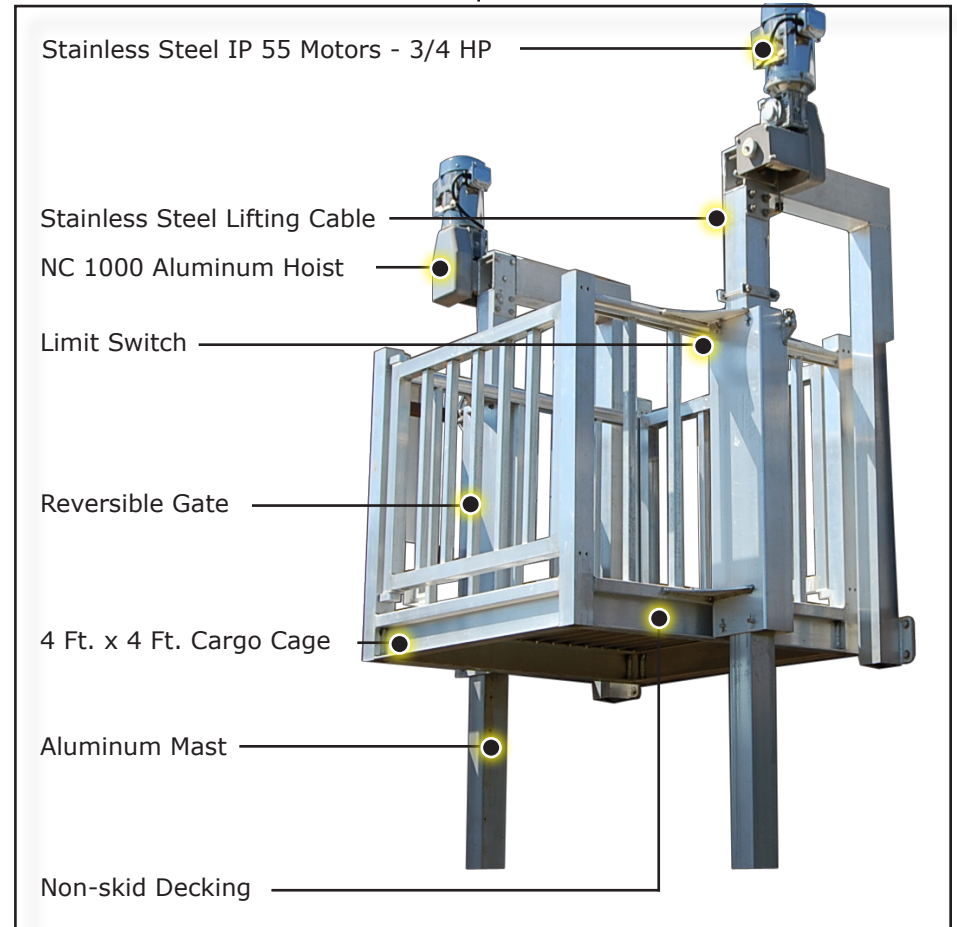

“SAVE YOUR BACK, GET A BEACH BUTLER!”™

DL 1000 CARGO LIFT

This unique lift offers:

- Transports up to 1000 lbs.
- Double drive system ensures safe/reliable operation
- Lifts at a rate of 12 feet per minute
- Convenient remote control operation
- Lockout power switch prevents unauthorized usage
- All aluminum/stainless steel construction
- Designed/engineered to operate in the elements
- Mechanical/electrical components above flood level
- *Smart Stop™* Technology - Eliminates cable fowling
- 2 and 3 story models available
- No maintenance required
- Simple and easy to use
- Backed by the **Best Warranty** in the Industry