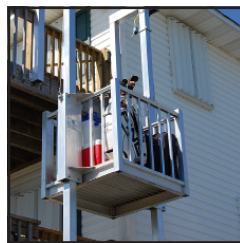

DL 1000 CARGO LIFT

BEACH BUTLER® CARGO LIFTS

1.866.610.5438 • BEACHBUTLERCARGOLIFTS.COM

BEACH BUTLER® CARGO LIFTS

1.866.610.5438 • BEACHBUTLERCARGOLIFTS.COM