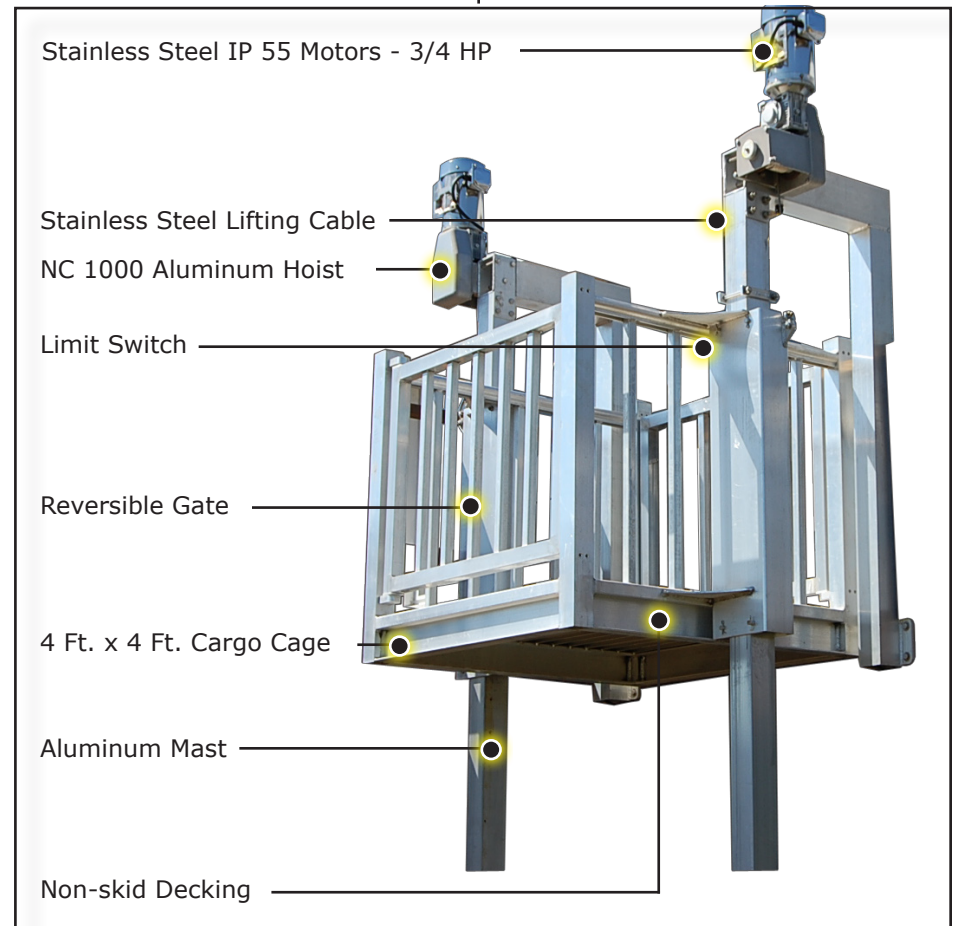

BEACH BUTLER® CARGO LIFTS

1.866.610.5438 • BEACHBUTLERCARGOLIFTS.COM

BEACH BUTLER PATENT PENDING®
CARGO LIFTS

DL 1000 CARGO LIFT

BEACH BUTLER® CARGO LIFTS

1.866.610.5438 • BEACHBUTLERCARGOLIFTS.COM

“SAVE YOUR BACK, GET A BEACH BUTLER!”™

DL 1000 CARGO LIFT

This unique lift offers:

- Transports up to 1000 lbs.
- Double drive system ensures safe/reliable operation
- Lifts at a rate of 12 feet per minute
- Convenient remote control operation
- Lockout power switch prevents unauthorized usage
- All aluminum/stainless steel construction
- Designed/engineered to operate in the elements
- Mechanical/electrical components above flood level
- *Smart Stop™* Technology - Eliminates cable fowling
- 2 and 3 story models available
- No maintenance required
- Simple and easy to use
- Backed by the **Best Warranty** in the Industry