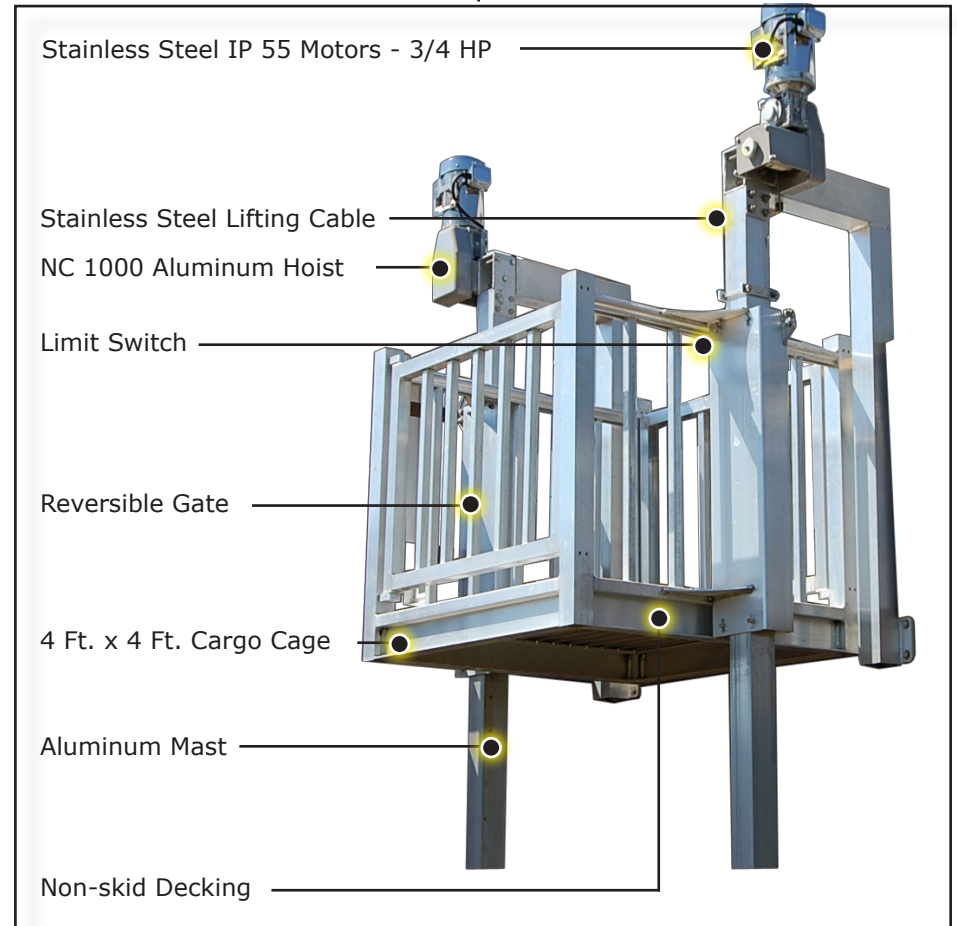

“SAVE YOUR BACK, GET A BEACH BUTLER!”™

DL 1000 CARGO LIFT

This unique lift offers:

- Transports up to 1000 lbs.
- Double drive system ensures safe/reliable operation
- Lifts at a rate of 12 feet per minute
- Convenient remote control operation
- Lockout power switch prevents unauthorized usage
- All aluminum/stainless steel construction
- Designed/engineered to operate in the elements
- Mechanical/electrical components above flood level
- *Smart Stop™* Technology - Eliminates cable fowling
- 2 and 3 story models available
- No maintenance required
- Simple and easy to use
- Backed by the **Best Warranty** in the Industry