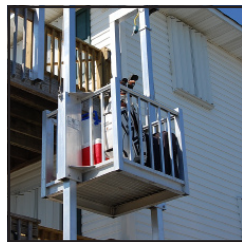

BEACH BUTLER® CARGO LIFTS

1.866.610.5438 • BEACHBUTLERCARGOLIFTS.COM