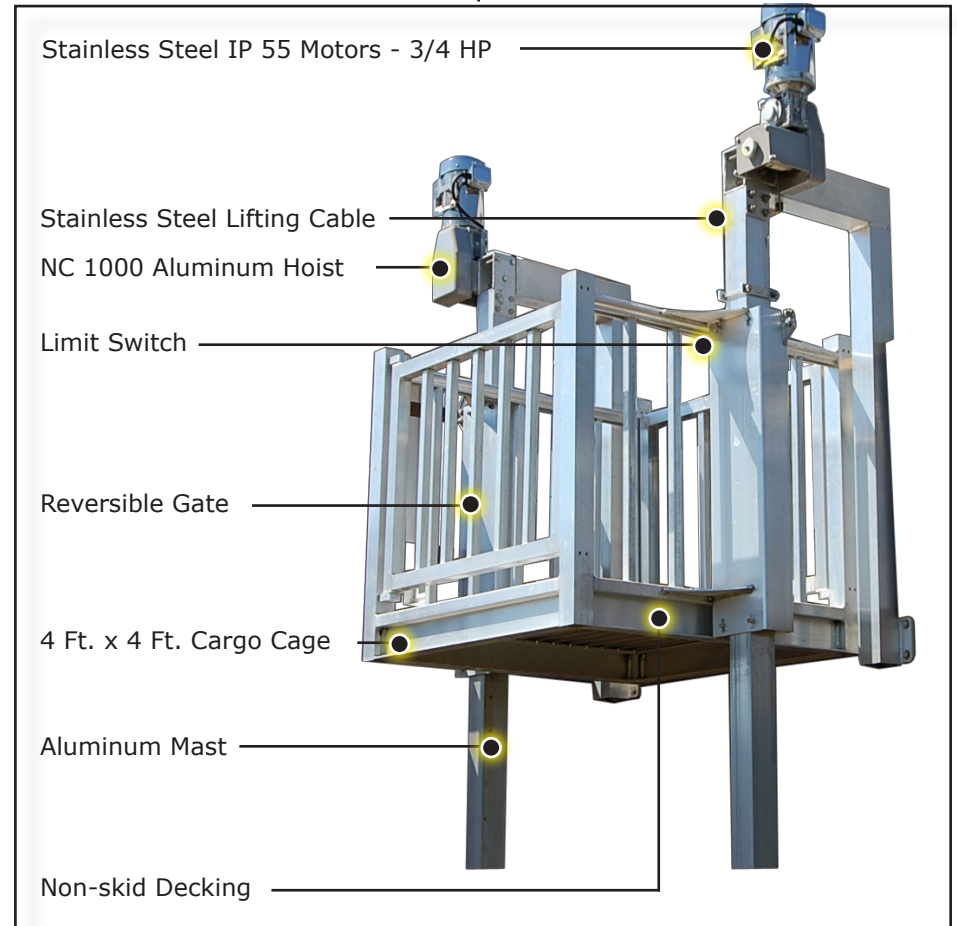

BEACH BUTLER[®] CARGO LIFTS

1.866.610.5438 • BEACHBUTLERCARGOLIFTS.COM

“SAVE YOUR BACK, GET A BEACH BUTLER!”™

DL 1000 CARGO LIFT

This unique lift offers:

- Transports up to 1000 lbs.
- Double drive system ensures safe/reliable operation
- Lifts at a rate of 12 feet per minute
- Convenient remote control operation
- Lockout power switch prevents unauthorized usage
- All aluminum/stainless steel construction
- Designed/engineered to operate in the elements
- Mechanical/electrical components above flood level
- *Smart Stop™* Technology - Eliminates cable fowling
- 2 and 3 story models available
- No maintenance required
- Simple and easy to use
- Backed by the **Best Warranty** in the Industry