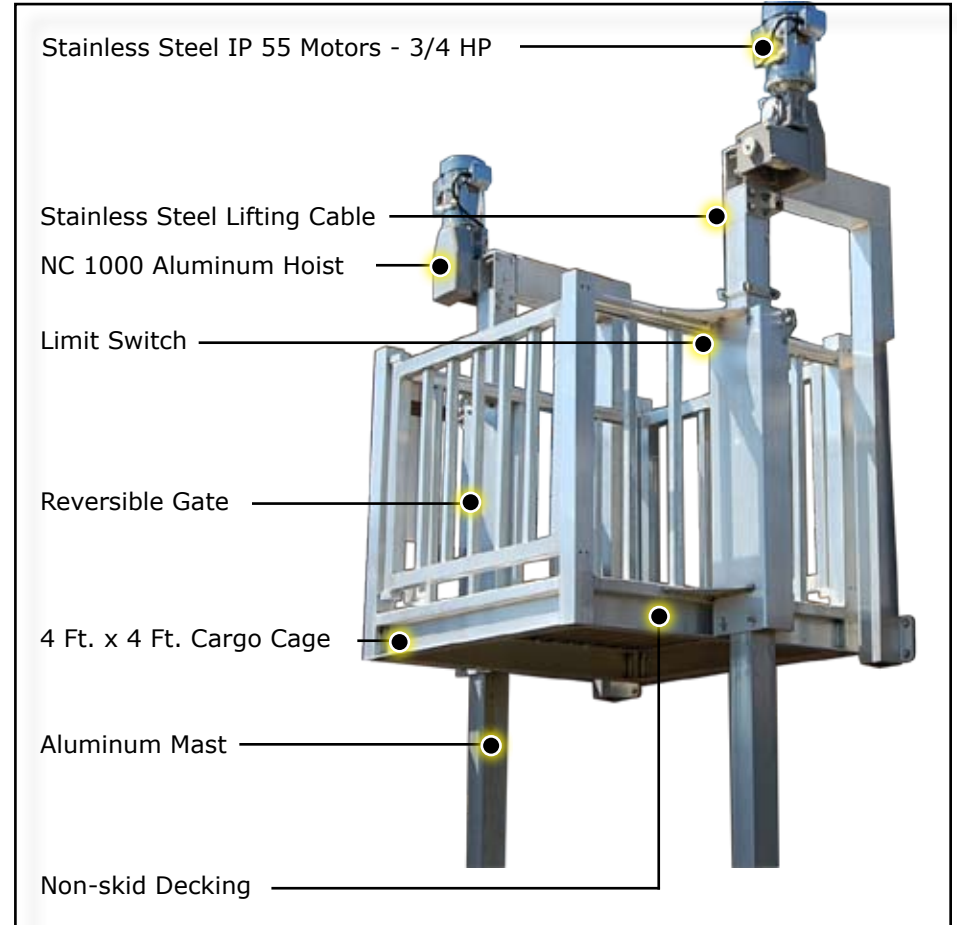

— — — — —
305-853-5300

southeastmarine@att.net

BEACH BUTLER® CARGO LIFTS

1.866.610.5438 • BEACHBUTLERCARGOLIFTS.COM

DL 1000 CARGO LIFT

BEACH BUTLER® CARGO LIFTS

1.866.610.5438 • BEACHBUTLERCARGOLIFTS.COM

“SAVE YOUR BACK, GET A BEACH BUTLER!”™

DL 1000 CARGO LIFT

This unique lift offers:

- Transports up to 1000 lbs.
- Double drive system ensures safe/reliable operation
- Lifts at a rate of 12 feet per minute
- Convenient remote control operation
- Lockout power switch prevents unauthorized usage
- All aluminum/stainless steel construction
- Designed/engineered to operate in the elements
- Mechanical/electrical components above flood level
- *Smart Stop™* Technology - Eliminates cable fowling
- 2 and 3 story models available
- No maintenance required
- Simple and easy to use
- Backed by the **Best Warranty** in the Industry